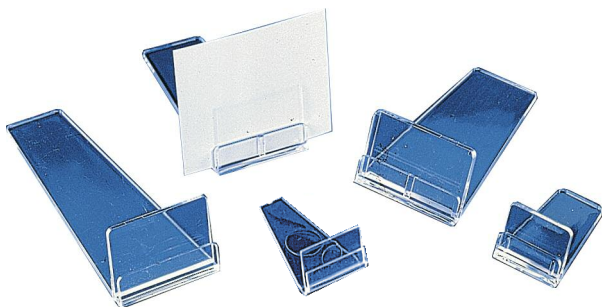

General purpose display

Reference no.	2504
Slot	0.4 mm
Length	28 mm
Width	15 mm
Packaging	100 units

Reference no.	2505
Slot	0.5 mm
Length	35 mm
Width	20 mm
Packaging	20 units

Reference no.	2507
Slot	1.0 mm
Length	45 mm
Width	35 mm
Packaging	20 units

Reference no.	2508
Slot	2.0 mm
Length	45 mm
Width	35 mm
Packaging	20 units

Reference no.	2510
Slot	1.0 mm
Length	70 mm
Width	35 mm
Packaging	20 units

Reference no.	2520
Slot	2.0 mm
Length	90 mm
Width	35 mm
Packaging	20 units